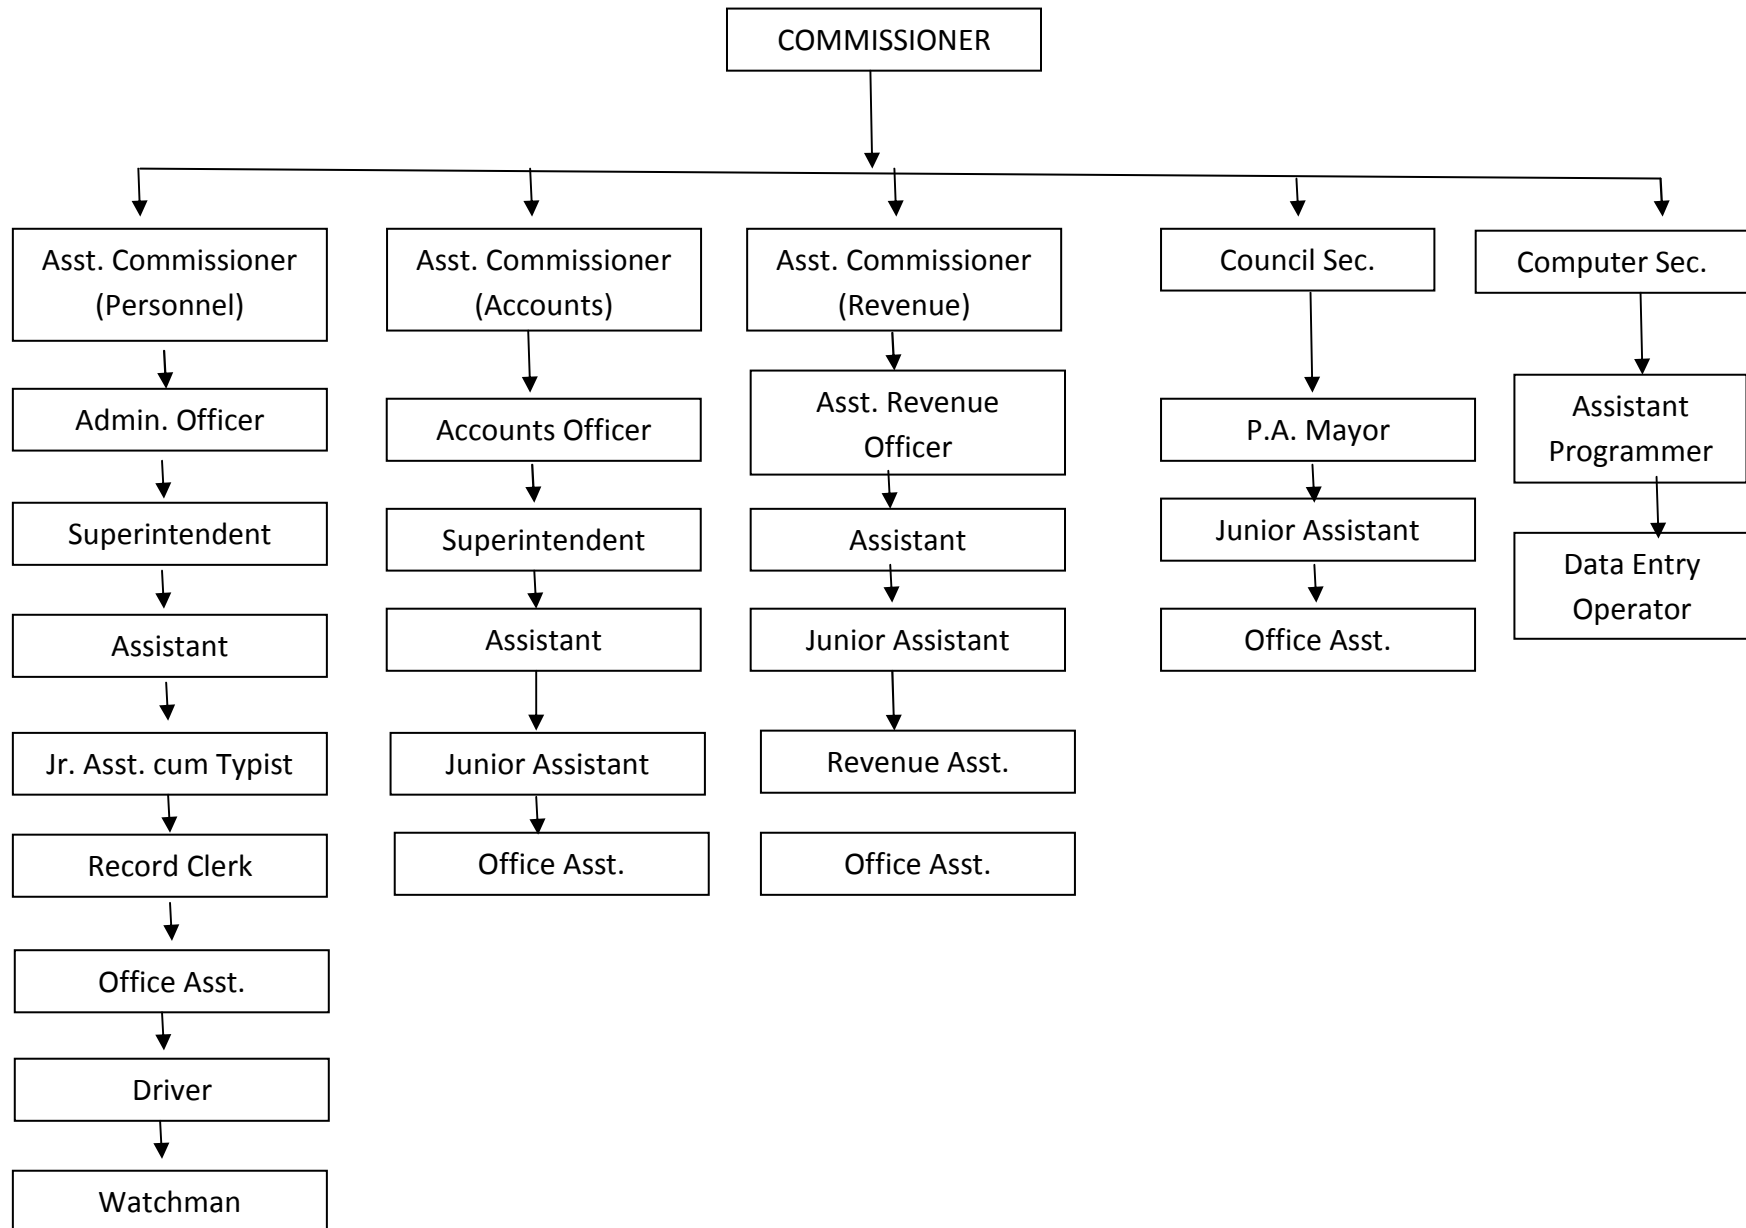

ERODE CITY MUNICIPAL CORPORATION – MAIN OFFICE - General

ERODE CITY MUNICIPAL CORPORATION – MAIN OFFICE – Engineering and Public Health